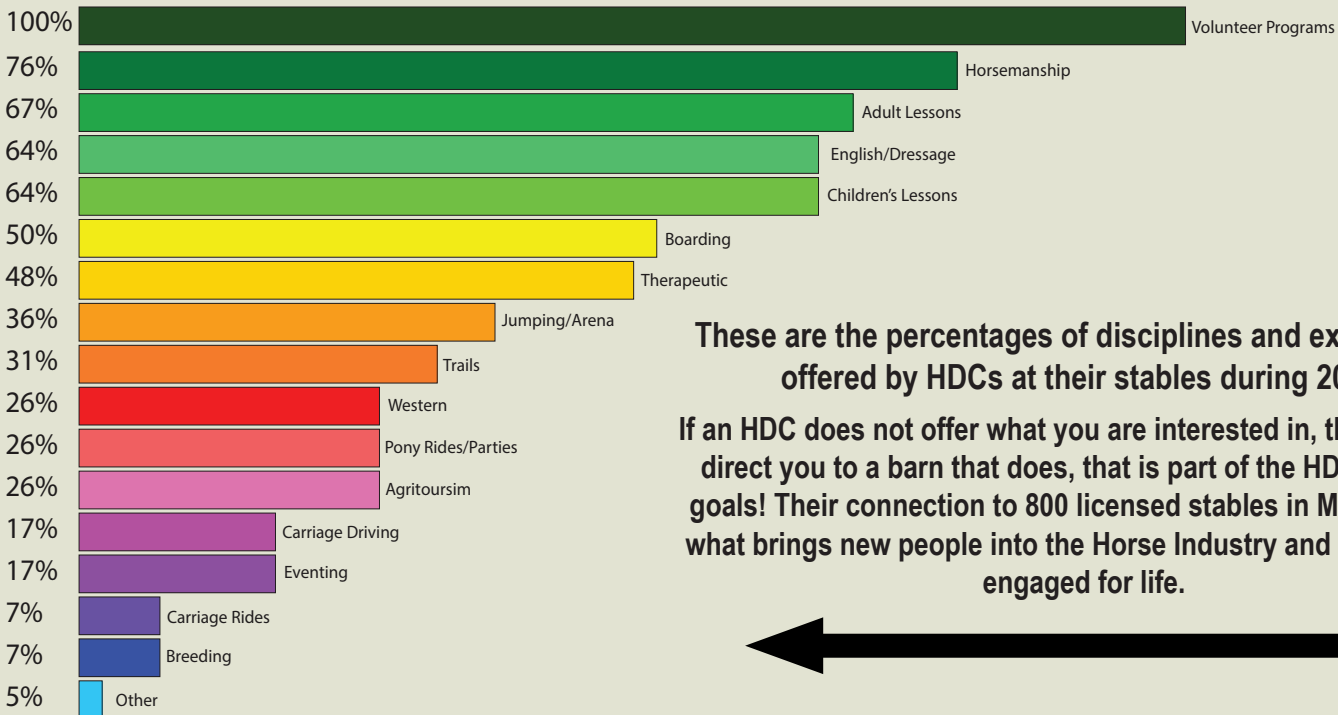

These are the percentages of disciplines and experiences offered by HDCs at their stables during 2022.

If an HDC does not offer what you are interested in, they will help direct you to a barn that does, that is part of the HDC network goals! Their connection to 800 licensed stables in Maryland are what brings new people into the Horse Industry and keeps them engaged for life.