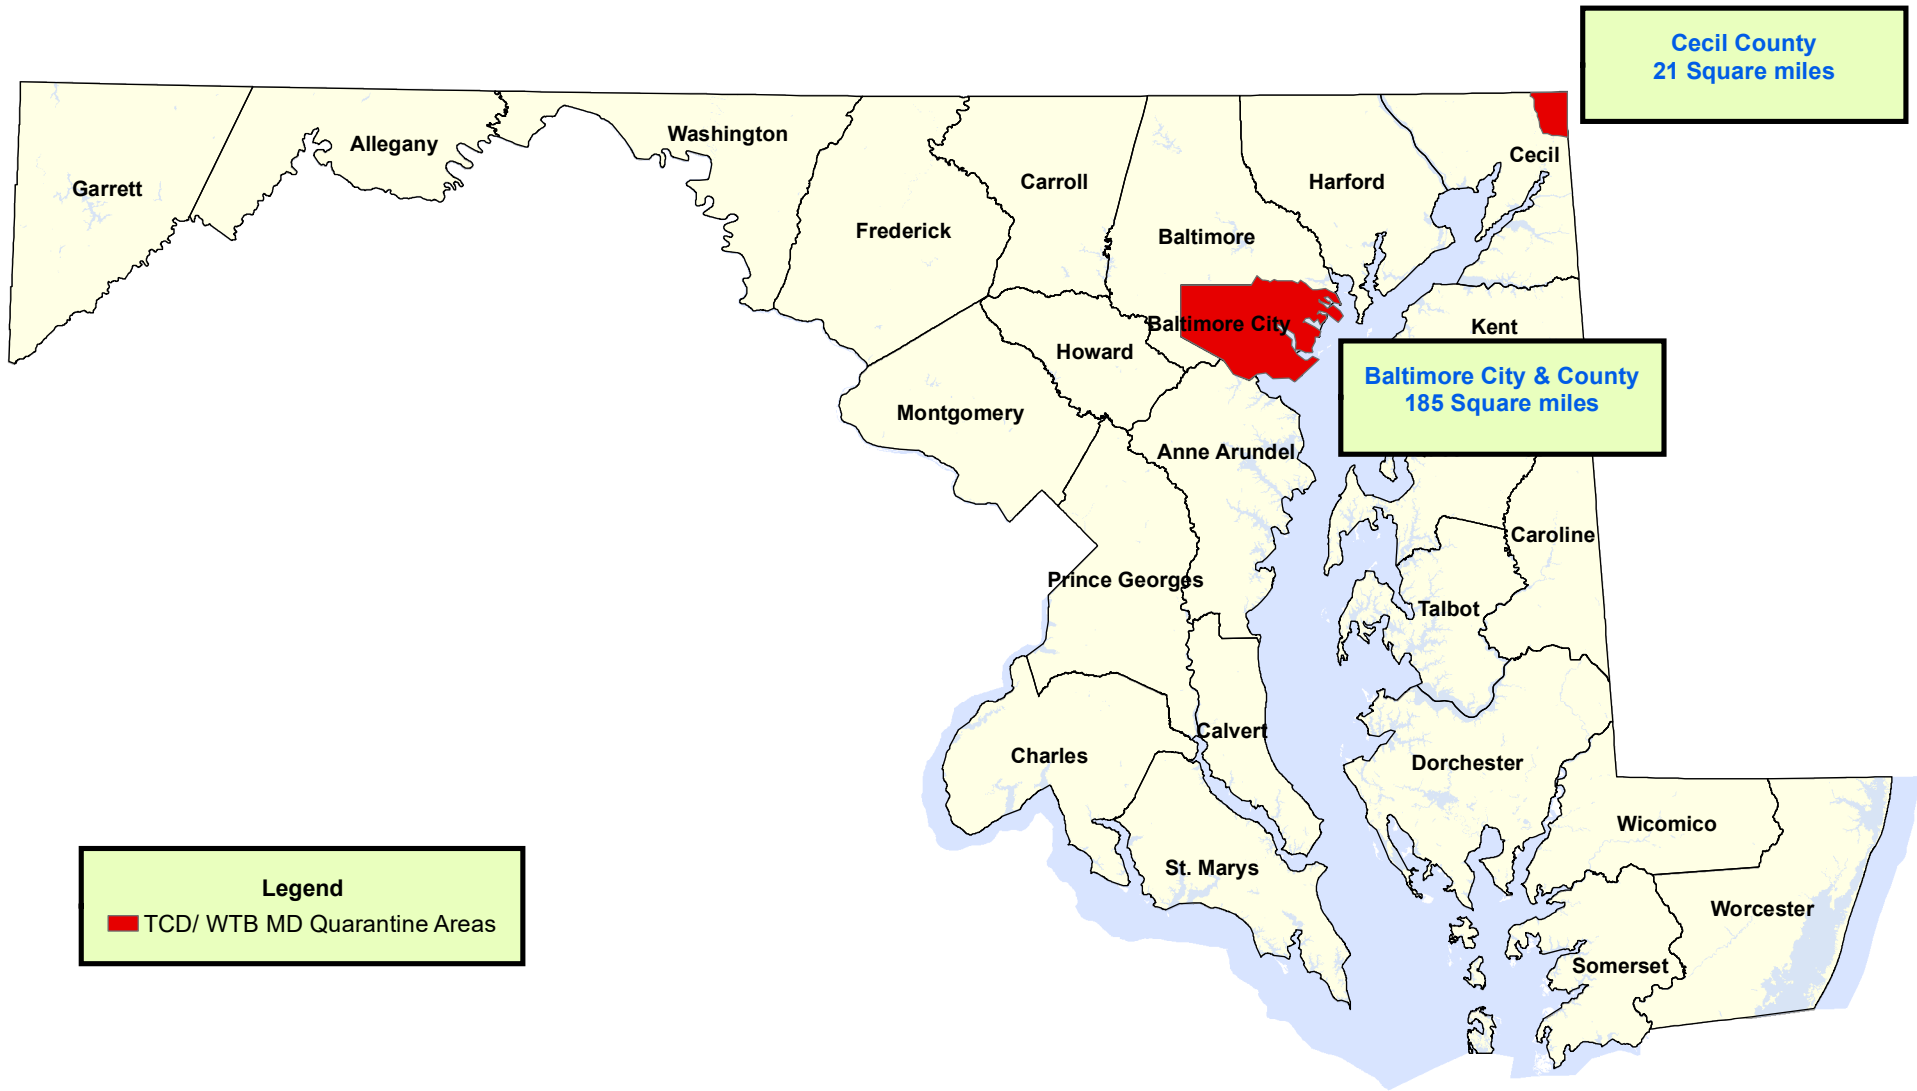

Maryland Department of Agriculture Thousand Canker Disease & Walnut Twig Beetle Quarantine Areas

Map Prepared By H. Disque